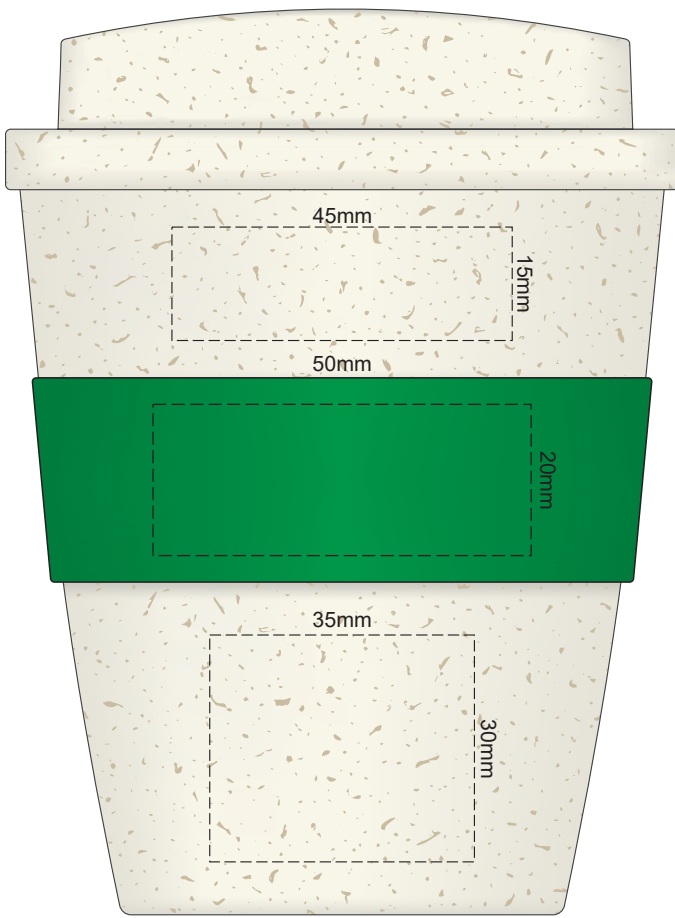

100% of Actual Size
Pad Print

SIDE 1

SIDE 2

100% of Actual Size
Screen Print (one colour)

100% of Actual Size
Screen Print (one colour)
Double sided template Front & Back
170mm

Red Line = Exact opposites of the product
(centre artwork to the red line)

100% of Actual Size
Silicone Digital Print
Debossed

SIDE 1

SIDE 2