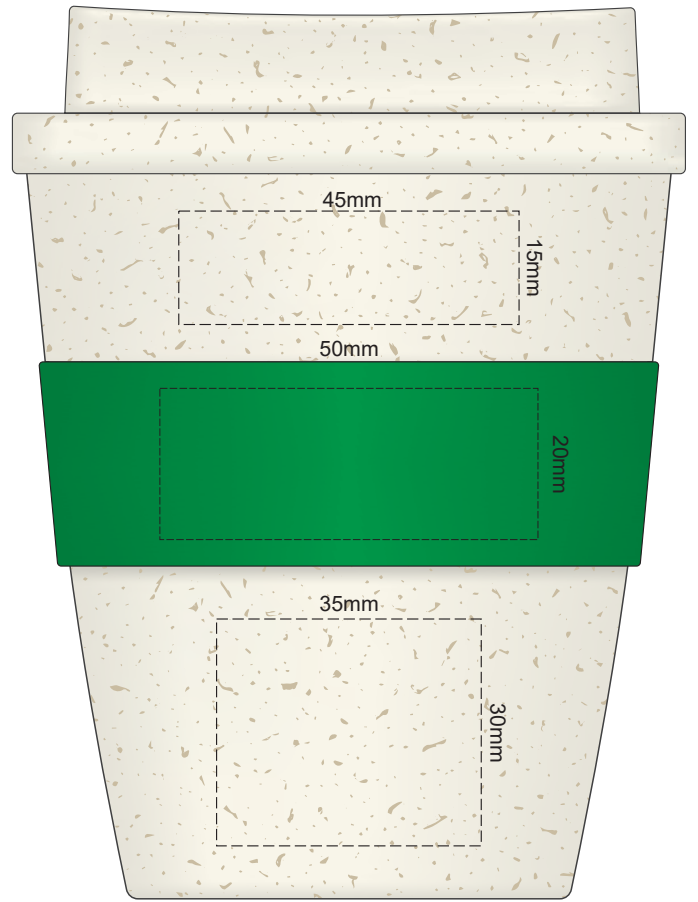

100% of Actual Size
Pad Print

SIDE 1

SIDE 2

100% of Actual Size
Screen Print (one colour)

100% of Actual Size
Screen Print (one colour)
Double sided template Front & Back
170mm

Red Line = Exact opposites of the product
(centre artwork to the red line)

100% of Actual Size
Silicone Digital Print
Debossed

SIDE 1

SIDE 2