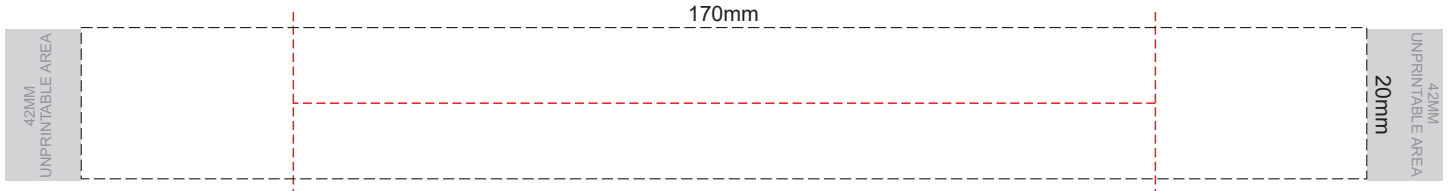

Flip & Lid
Colour

Band
Colour

100% of Actual Size
Pad Print

100% of Actual Size
Pad Print

SIDE 1

SIDE 2

Flip & Lid Colour	Band Colour
White	White
Yellow	Yellow
Orange	Orange
Pink	Pink
Red	Red
Light Green	Light Green
Green	Green
Cyan	Cyan
Blue	Blue
Dark Blue	Dark Blue
Black	Black
Purple	Purple
Grey	Grey

100% of Actual Size
Screen Print (one colour)

100% of Actual Size
Screen Print (one colour)
Double Sided Template Front & Back

Red Line = Exact opposites of the product
(centre artwork to the red line)

Flip & Lid Colour	Band Colour
Grey	Grey
White	White
Yellow	Yellow
Orange	Orange
Pink	Pink
Red	Red
Light Green	Light Green
Green	Green
Cyan	Cyan
Blue	Blue
Dark Blue	Dark Blue
Black	Black
Purple	Purple
Dark Grey	Dark Grey

100% of Actual Size
Silicone Digital Print
Debossed

SIDE 1

SIDE 2