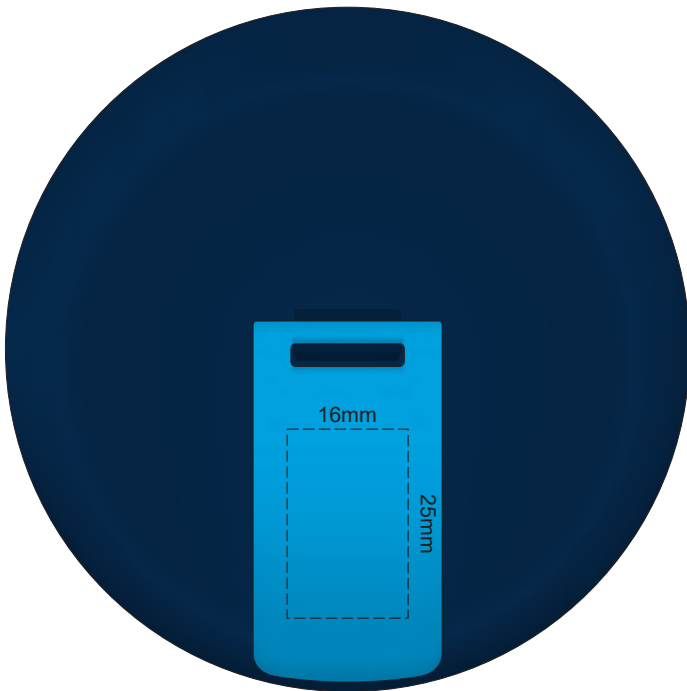

Flip & Lid
Colour

Band
Colour

100% of Actual Size
Pad Print

100% of Actual Size
Pad Print

SIDE 1

SIDE 2

Flip & Lid Colour	Band Colour
White	White
Yellow	Yellow
Orange	Orange
Pink	Pink
Red	Red
Light Green	Light Green
Green	Green
Cyan	Cyan
Blue	Blue
Dark Blue	Dark Blue
Black	Black
Purple	Purple
Grey	Grey

100% of Actual Size
Screen Print (one colour)

100% of Actual Size
Screen Print (one colour)
Double Sided Template Front & Back

Red Line = Exact opposites of the product
(centre artwork to the red line)

Flip & Lid Colour	Band Colour
Grey	Grey
White	White
Yellow	Yellow
Orange	Orange
Pink	Pink
Red	Red
Light Green	Light Green
Green	Green
Cyan	Cyan
Blue	Blue
Dark Blue	Dark Blue
Black	Black
Purple	Purple
Dark Grey	Dark Grey

100% of Actual Size
Silicone Digital Print
Debossed

SIDE 1

SIDE 2