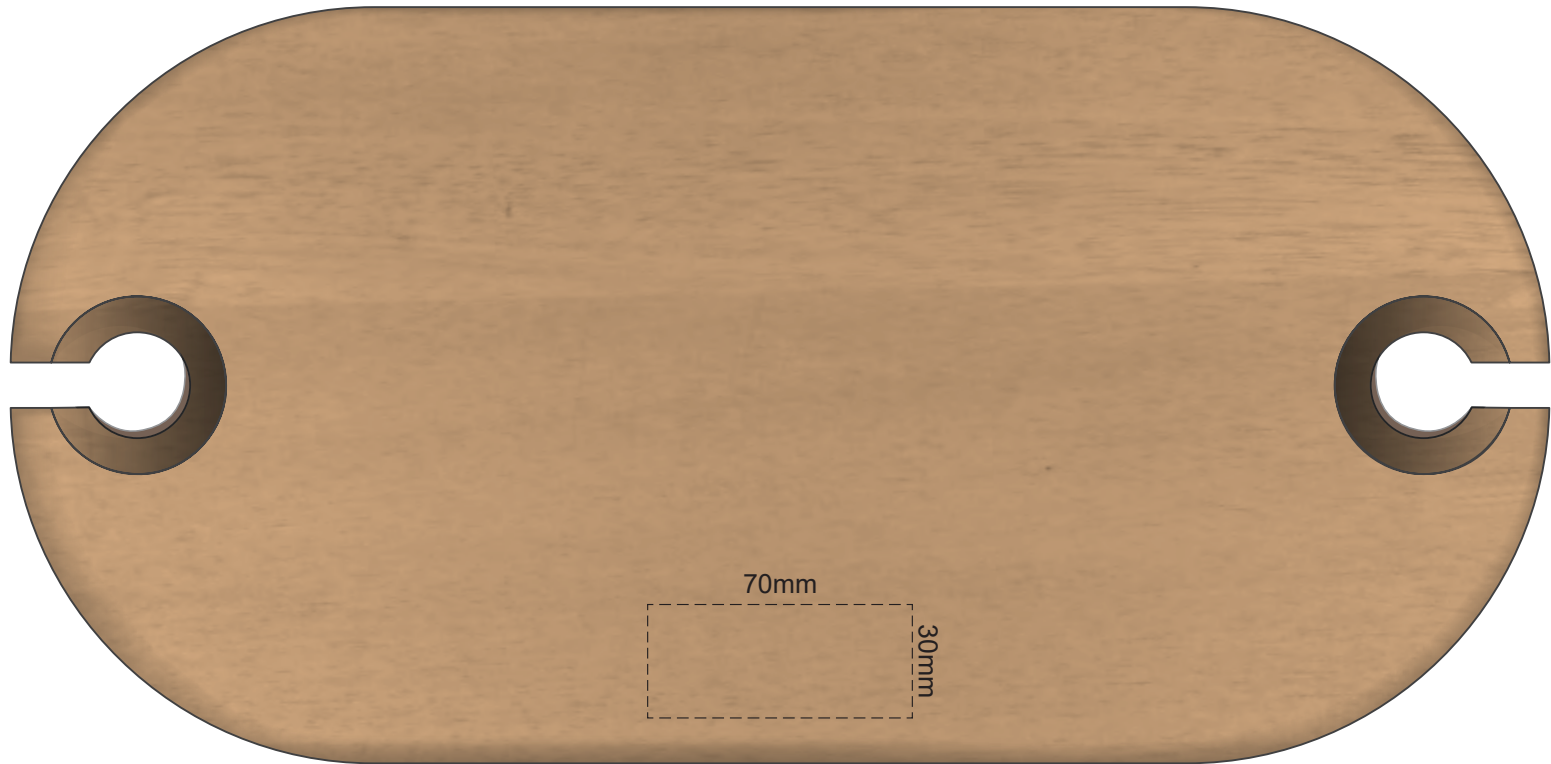

50% of Actual Size
Pad Print
(White, PMS 476C or Black Print Only)

This product is a natural material, please allow for variances in grain pattern and branding.

100% of Print size

50% of Actual Size
Laser Engraving

This product is a natural material, please allow for variances in grain pattern and engraving colour.

100% of Print size
70mm

 Engraves to a Natural Etch