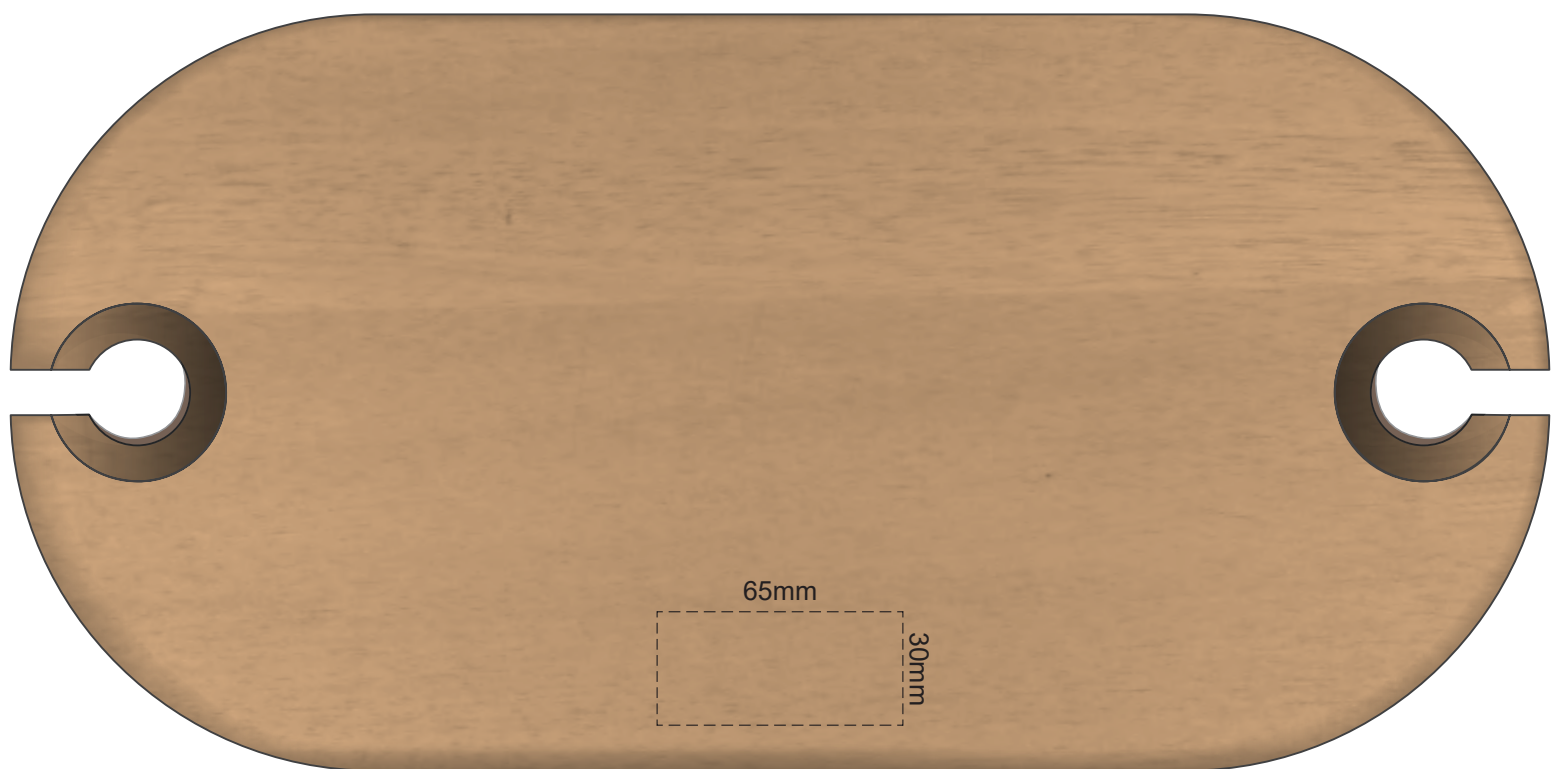

50% of Actual Size
Pad Print
(White, PMS 476C or Black Print Only)

This product is a natural material, please allow for variances in grain pattern and branding.

100% of Print size

50% of Actual Size
Laser Engraving

This product is a natural material, please allow for variances in grain pattern and engraving colour.

100% of Print size
70mm

 Engraves to a Natural Etch