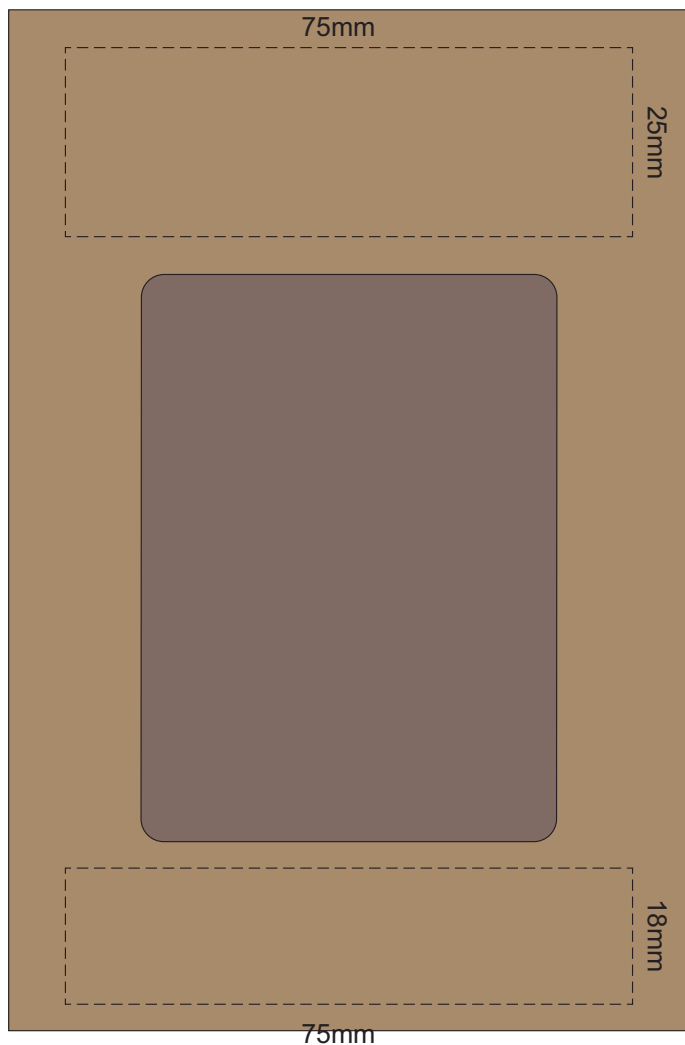

100% of Actual Size
Pad Print

SIDE 1

SIDE 2

This product is a natural material with variances
in texture and colour which may effect the finished result

100% of Actual Size
Laser Engraving

This product is a natural material with variances
in texture and colour which may effect the finished result

 Engraved Finish

100% of Actual Size
Pad Print (one colour)

100% of Actual Size
Digital Packaging Print

FRONT

100% of Actual Size
Digital Packaging Print

TOP VIEW OF LID

Artwork will be printed directly onto the product via CMYK printing (no white), colours will not be vibrant due to white ink not being available for this process.