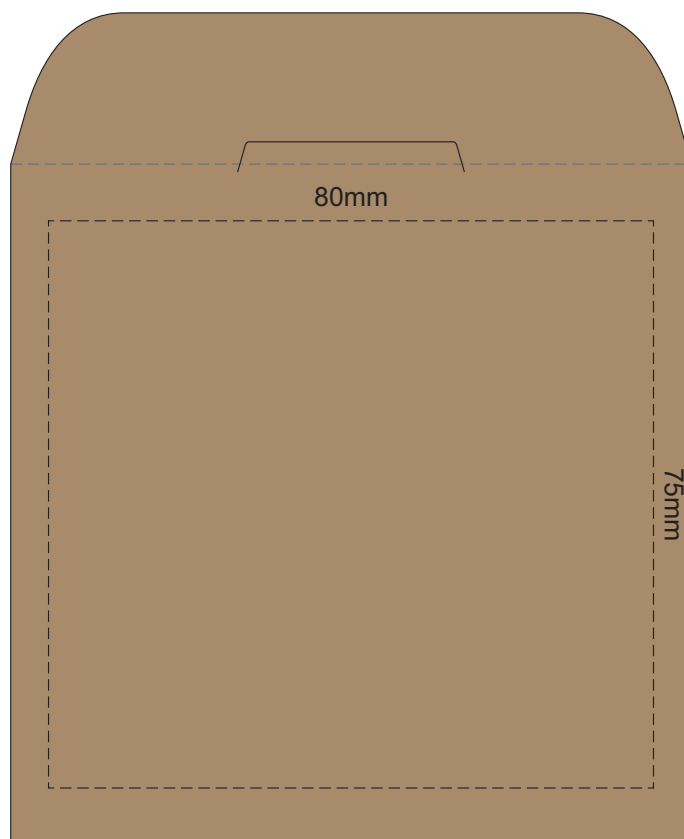

100% of Actual Size
Pad Print

SIDE 1

SIDE 2

This product is a natural material with variances
in texture and colour which may effect the finished result

100% of Actual Size
Laser Engraving

This product is a natural material with variances
in texture and colour which may effect the finished result

 Engraved Finish

100% of Actual Size
Pad Print (one colour)

100% of Actual Size
Digital Packaging Print

FRONT

100% of Actual Size
Digital Packaging Print

TOP VIEW OF LID

Artwork will be printed directly onto the product via CMYK printing (no white), colours will not be vibrant due to white ink not being available for this process.