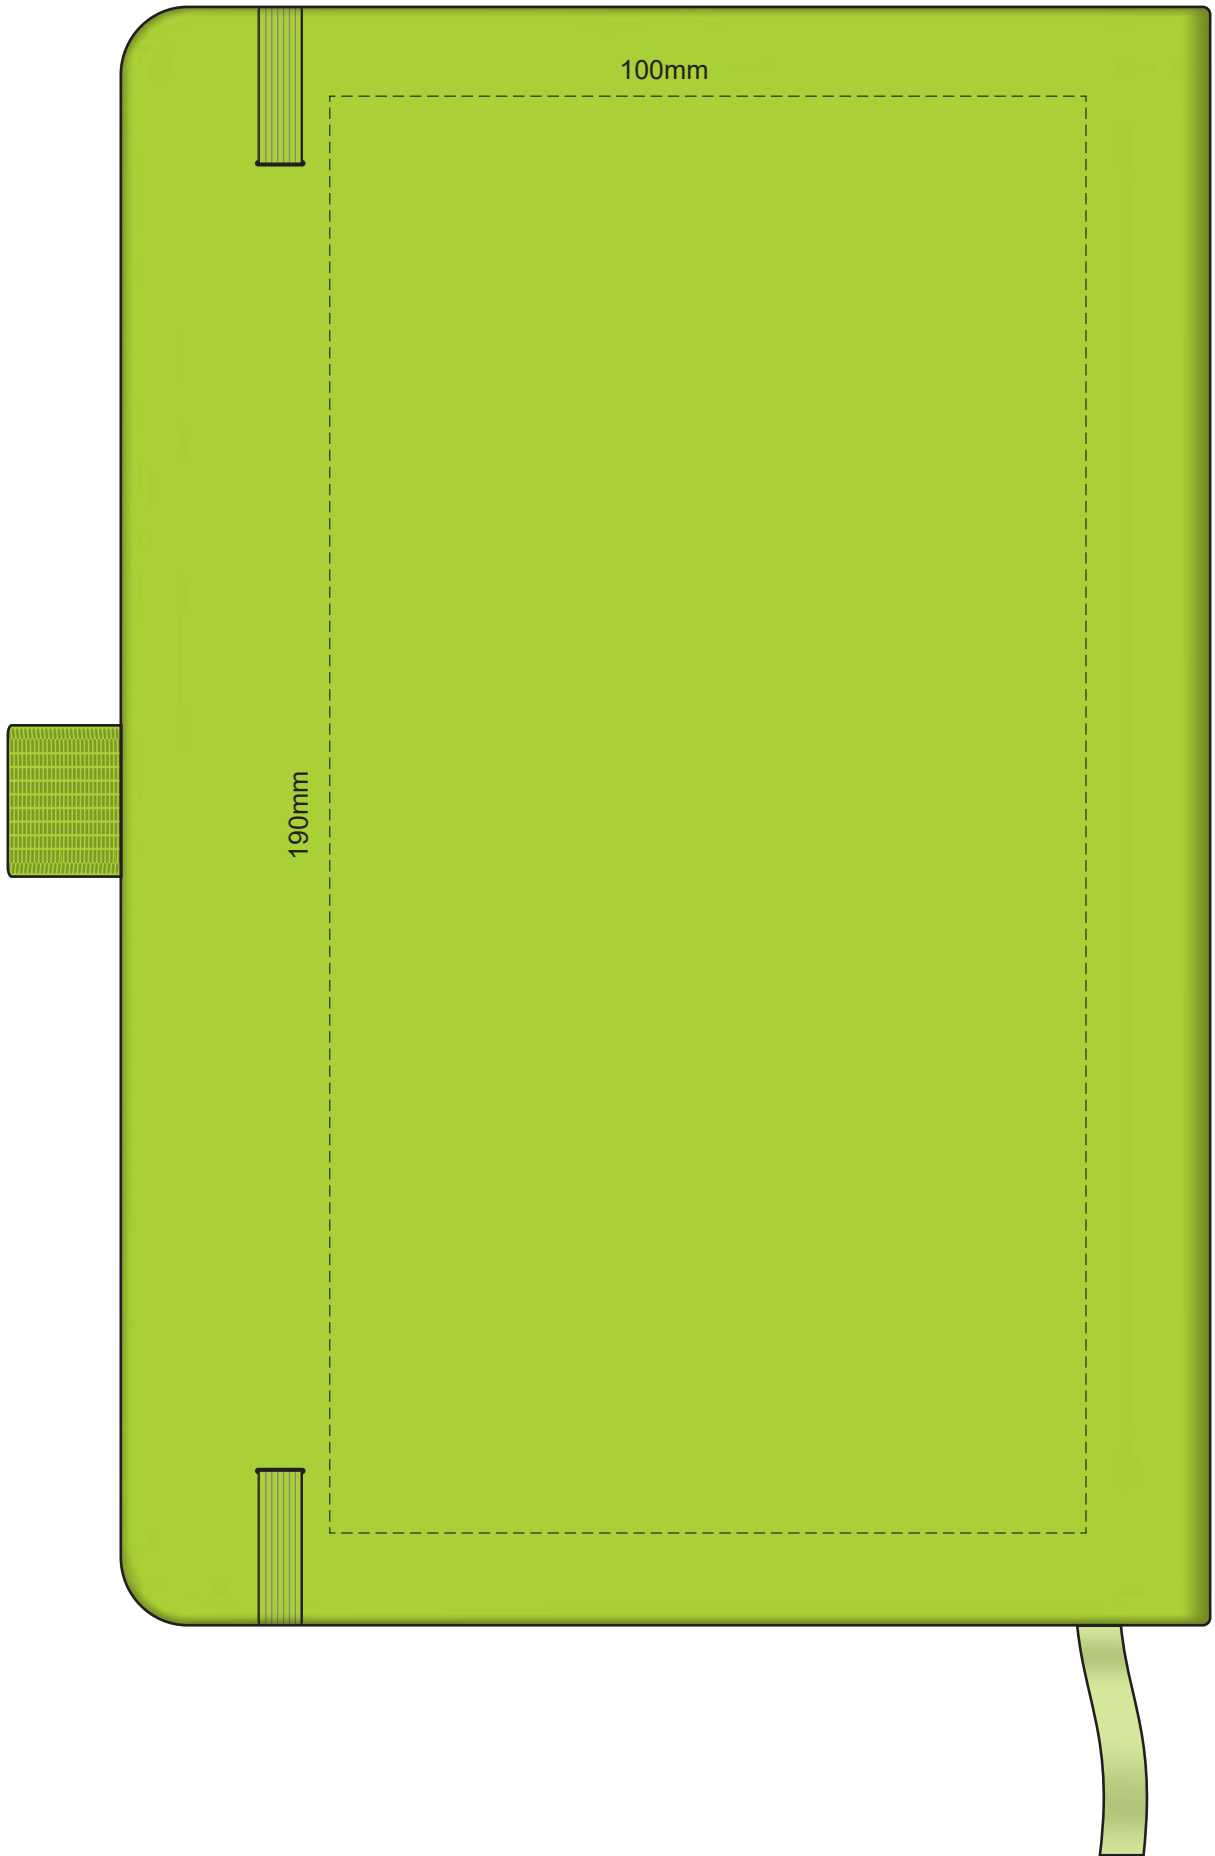

100% of Actual Size
Pad Print

100% of Actual Size
Pad Print (back)

100% of Actual Size
Screen Print (one colour)

100% of Actual Size
Screen Print (one colour)
BACK

100% of Actual Size
Direct Digital

100% of Actual Size
Debossing
Debossing XL

Print area 115 x 90mm is moveable within the XL deboss area and can rotate to suit.

100% of Actual Size
Debossing
Debossing XL

100% of Actual Size
Foil Printing Front Cover
FRONT ONLY

Please note: Print area 70mm x 55mm is **moveable within the red dotted area**, the print area cannot be rotated. The printing will inherit the texture of the substrate which may affect the legibility of small text or appearance of fine detail.

-  Copper Foil Print Colour
-  Silver Foil Print Colour
-  Gold Foil Print Colour

70% of Actual Size
Digital Print - Belly Band Template

Artwork will be printed directly onto the product via CMYK printing (no white), colours will not be vibrant due to white ink not being available for this process

- Green Line = Fold Lines when assembled on notebook
- Blue Line = The SIGNIFICANT PRINT AREA (Keep all critical images & text within this box)
- Black Line = Maximum print area
- Pink Line = Bleed off to here