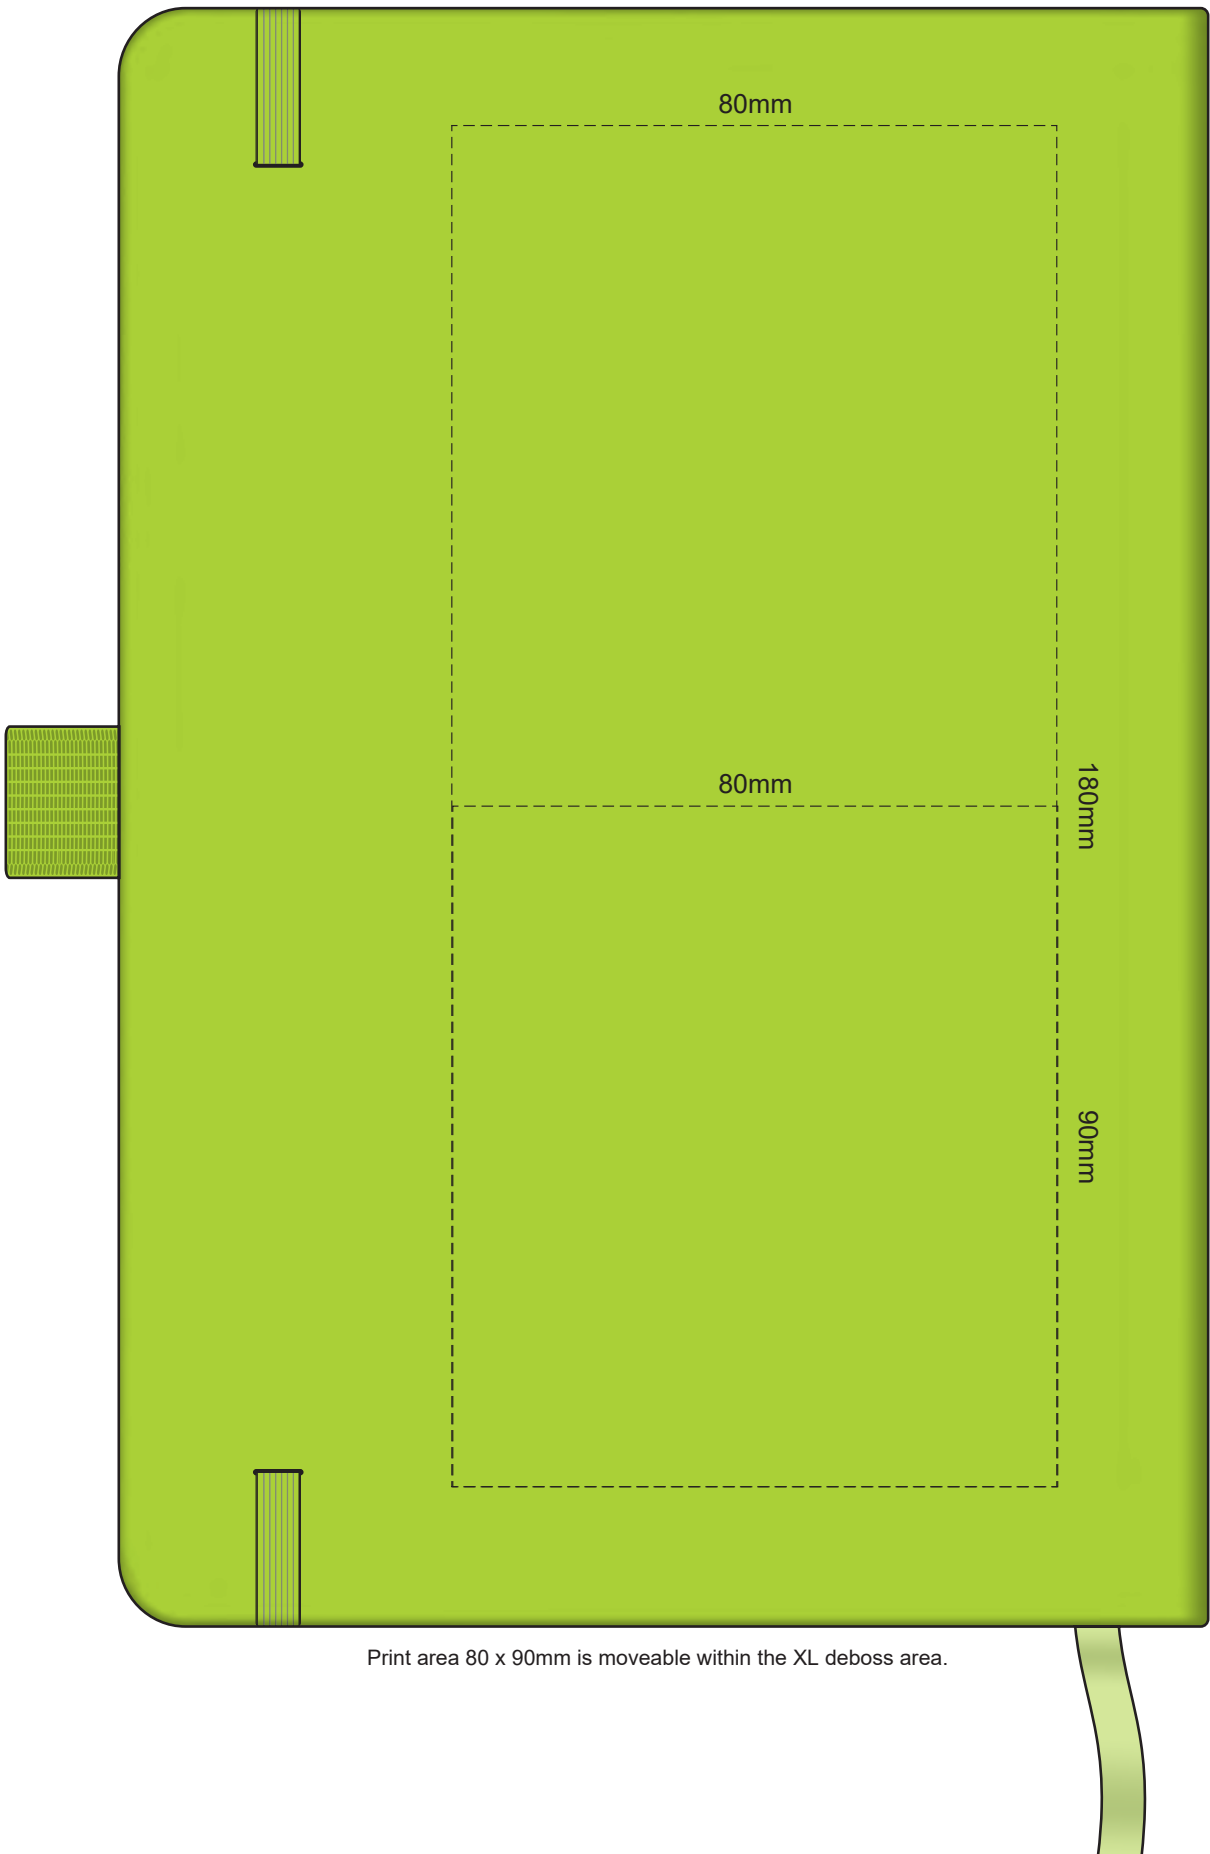

100% of Actual Size
Pad Print

100% of Actual Size
Pad Print (back)

100% of Actual Size
Screen Print (one colour)

100% of Actual Size
Screen Print (one colour)
BACK

100% of Actual Size
Direct Digital

100% of Actual Size
Debossing
Debossing XL

Print area 115 x 90mm is moveable within the XL deboss area and can rotate to suit.

100% of Actual Size
Debossing
Debossing XL

100% of Actual Size
Foil Printing Front Cover
FRONT ONLY

Please note: Print area 70mm x 55mm is **moveable within the red dotted area**, the print area cannot be rotated. The printing will inherit the texture of the substrate which may affect the legibility of small text or appearance of fine detail.

-  Copper Foil Print Colour
-  Silver Foil Print Colour
-  Gold Foil Print Colour

70% of Actual Size
Digital Print - Belly Band Template

Artwork will be printed directly onto the product via CMYK printing (no white), colours will not be vibrant due to white ink not being available for this process

- Green Line = Fold Lines when assembled on notebook
- Blue Line = The SIGNIFICANT PRINT AREA (Keep all critical images & text within this box)
- Black Line = Maximum print area
- Pink Line = Bleed off to here