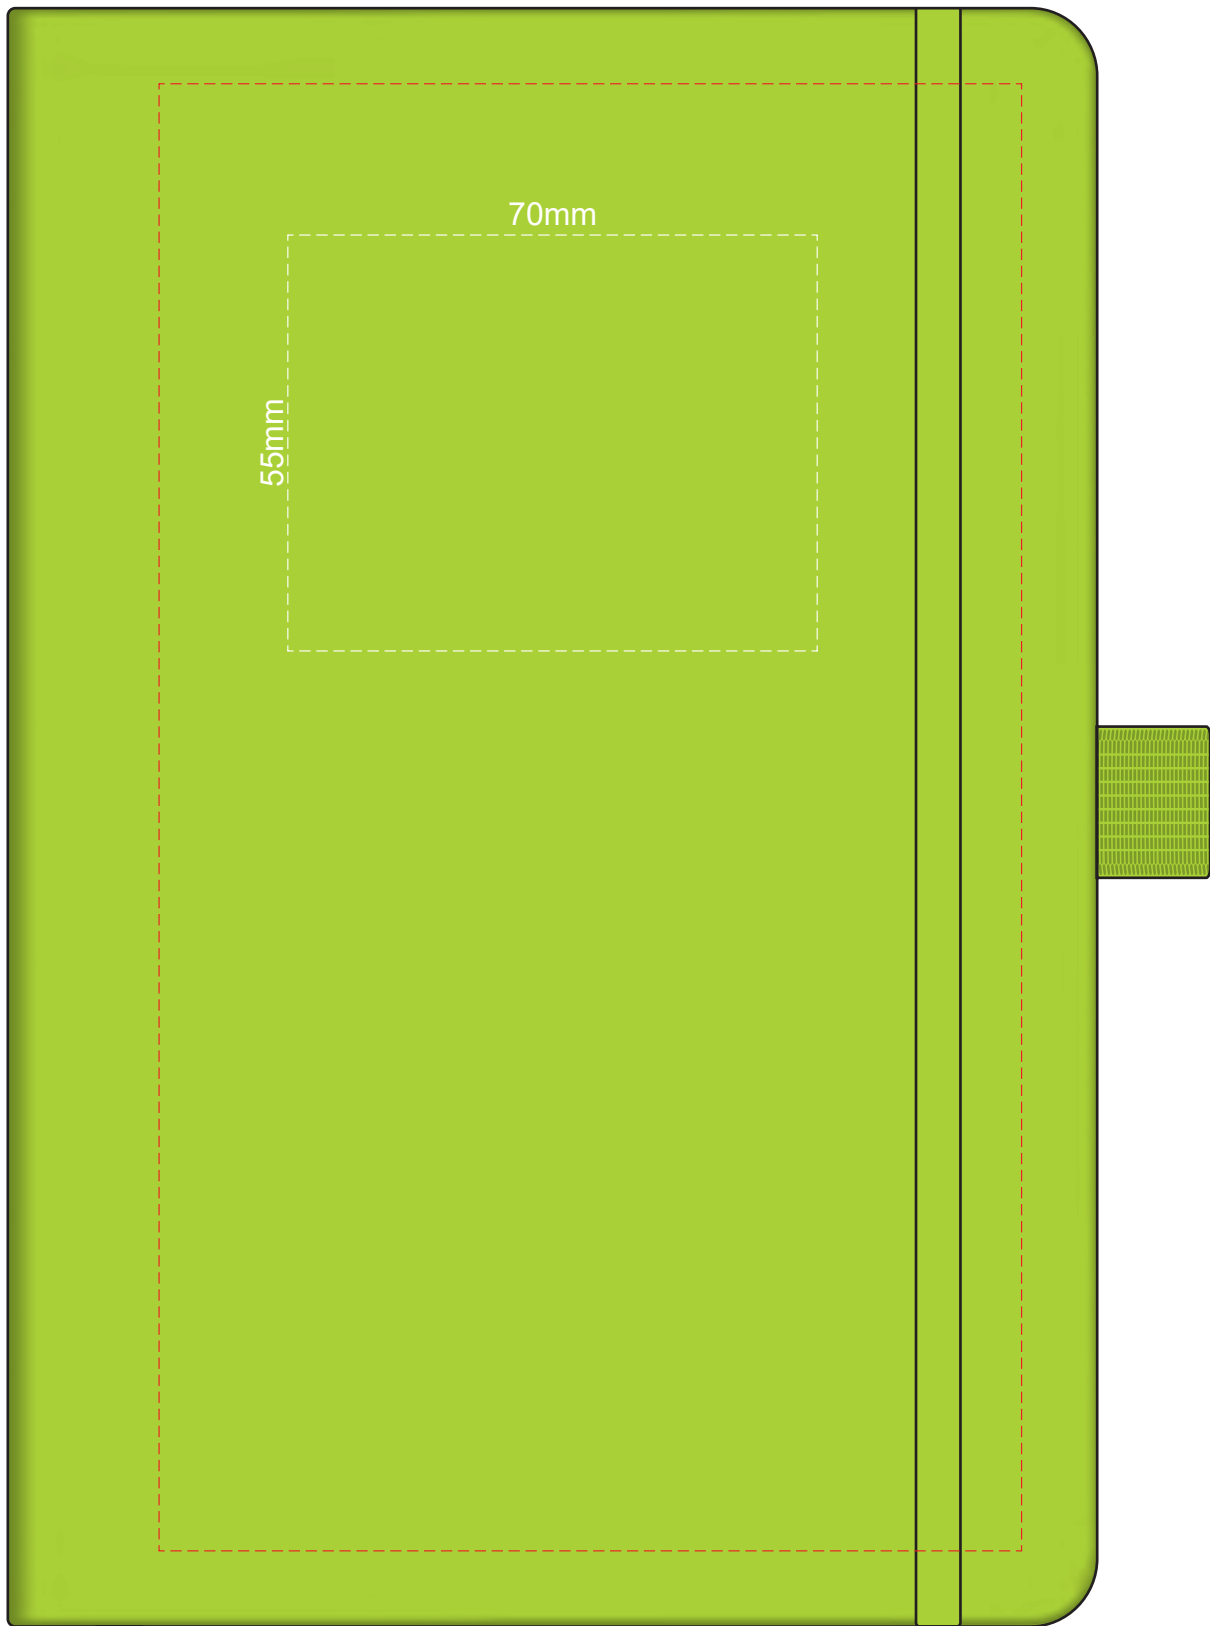

100% of Actual Size
Pad Print

100% of Actual Size
Pad Print (back)

100% of Actual Size
Screen Print (one colour)

100% of Actual Size
Screen Print (one colour)
BACK

100% of Actual Size
Direct Digital

100% of Actual Size
Debossing
Debossing XL

Print area 115 x 90mm is moveable within the XL deboss area and can rotate to suit.

100% of Actual Size
Debossing
Debossing XL

100% of Actual Size
Foil Printing Front Cover
FRONT ONLY

Please note: Print area 70mm x 55mm is **moveable within the red dotted area**, the print area cannot be rotated. The printing will inherit the texture of the substrate which may affect the legibility of small text or appearance of fine detail.

-  Copper Foil Print Colour
-  Silver Foil Print Colour
-  Gold Foil Print Colour

70% of Actual Size
Digital Print - Belly Band Template

Artwork will be printed directly onto the product via CMYK printing (no white), colours will not be vibrant due to white ink not being available for this process

- Green Line = Fold Lines when assembled on notebook
- Blue Line = The SIGNIFICANT PRINT AREA (Keep all critical images & text within this box)
- Black Line = Maximum print area
- Pink Line = Bleed off to here