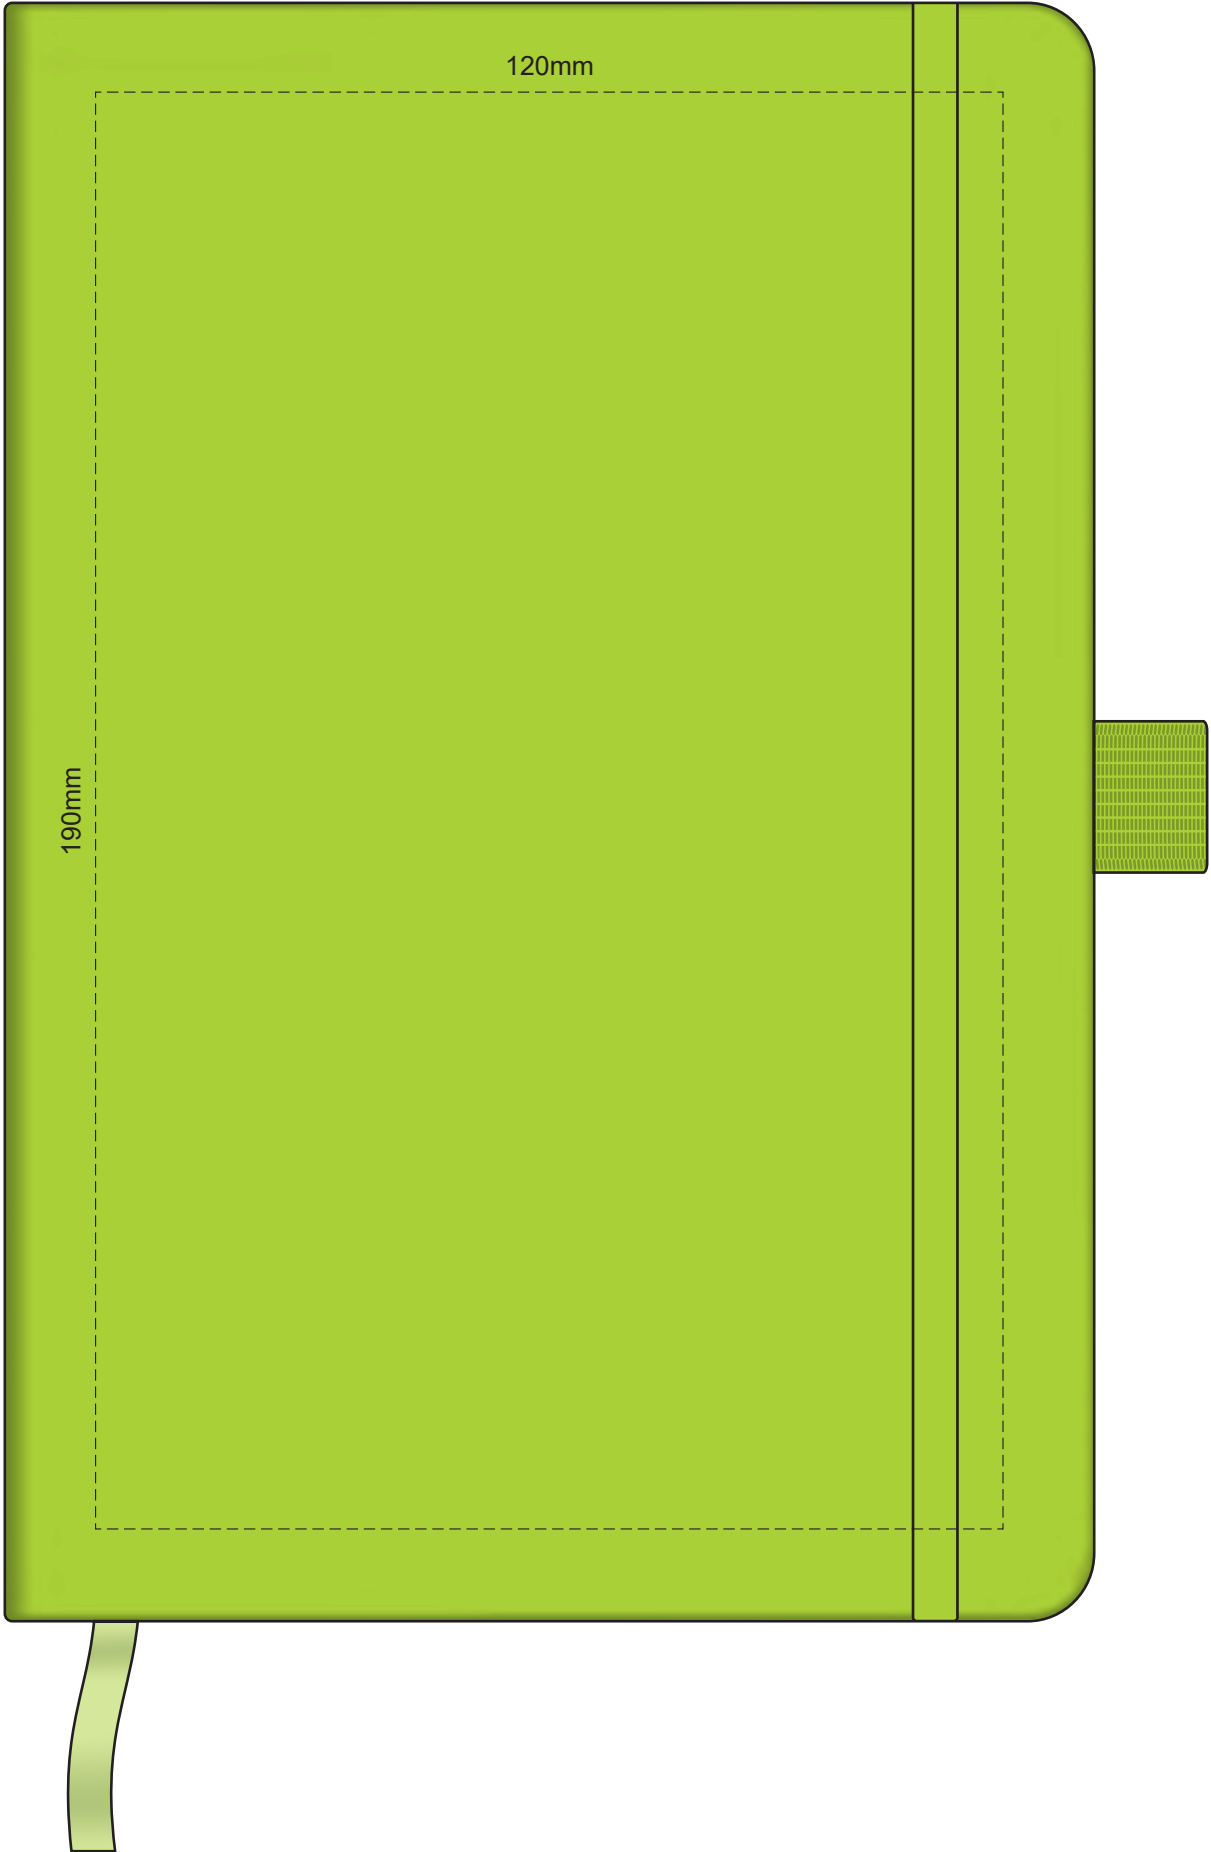

100% of Actual Size
Pad Print

100% of Actual Size
Pad Print (back)

100% of Actual Size
Screen Print (one colour)

100% of Actual Size
Screen Print (one colour)
BACK

100% of Actual Size
Direct Digital

100% of Actual Size
Debossing
Debossing XL

Print area 115 x 90mm is moveable within the XL deboss area and can rotate to suit.

100% of Actual Size
Debossing
Debossing XL

100% of Actual Size
Foil Printing Front Cover
FRONT ONLY

Please note: Print area 70mm x 55mm is **moveable within the red dotted area**, the print area cannot be rotated. The printing will inherit the texture of the substrate which may affect the legibility of small text or appearance of fine detail.

-  Copper Foil Print Colour
-  Silver Foil Print Colour
-  Gold Foil Print Colour

70% of Actual Size
Digital Print - Belly Band Template

Artwork will be printed directly onto the product via CMYK printing (no white), colours will not be vibrant due to white ink not being available for this process

- Green Line = Fold Lines when assembled on notebook
- Blue Line = The SIGNIFICANT PRINT AREA (Keep all critical images & text within this box)
- Black Line = Maximum print area
- Pink Line = Bleed off to here