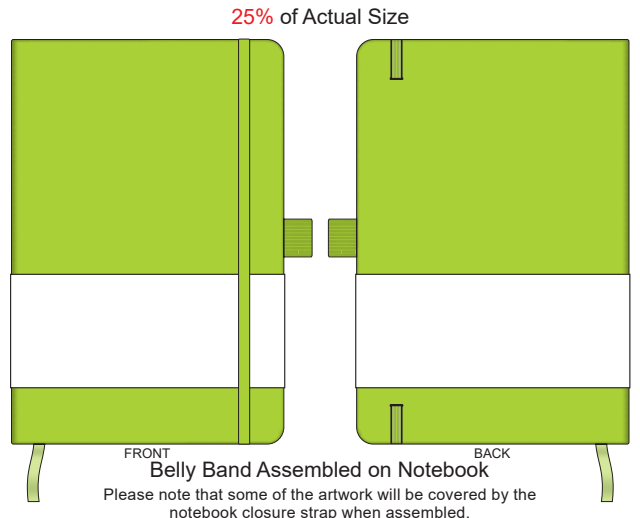

100% of Actual Size
Pad Print

100% of Actual Size
Pad Print (back)

100% of Actual Size
Screen Print (one colour)

100% of Actual Size
Screen Print (one colour)
BACK

100% of Actual Size
Direct Digital

100% of Actual Size
Debossing
Debossing XL

Print area 115 x 90mm is moveable within the XL deboss area and can rotate to suit.

100% of Actual Size
Debossing
Debossing XL

100% of Actual Size
Foil Printing Front Cover
FRONT ONLY

Please note: Print area 70mm x 55mm is **moveable within the red dotted area**, the print area cannot be rotated. The printing will inherit the texture of the substrate which may affect the legibility of small text or appearance of fine detail.

-  Copper Foil Print Colour
-  Silver Foil Print Colour
-  Gold Foil Print Colour

70% of Actual Size
Digital Print - Belly Band Template

Artwork will be printed directly onto the product via CMYK printing (no white), colours will not be vibrant due to white ink not being available for this process

- Green Line = Fold Lines when assembled on notebook
- Blue Line = The SIGNIFICANT PRINT AREA (Keep all critical images & text within this box)
- Black Line = Maximum print area
- Pink Line = Bleed off to here