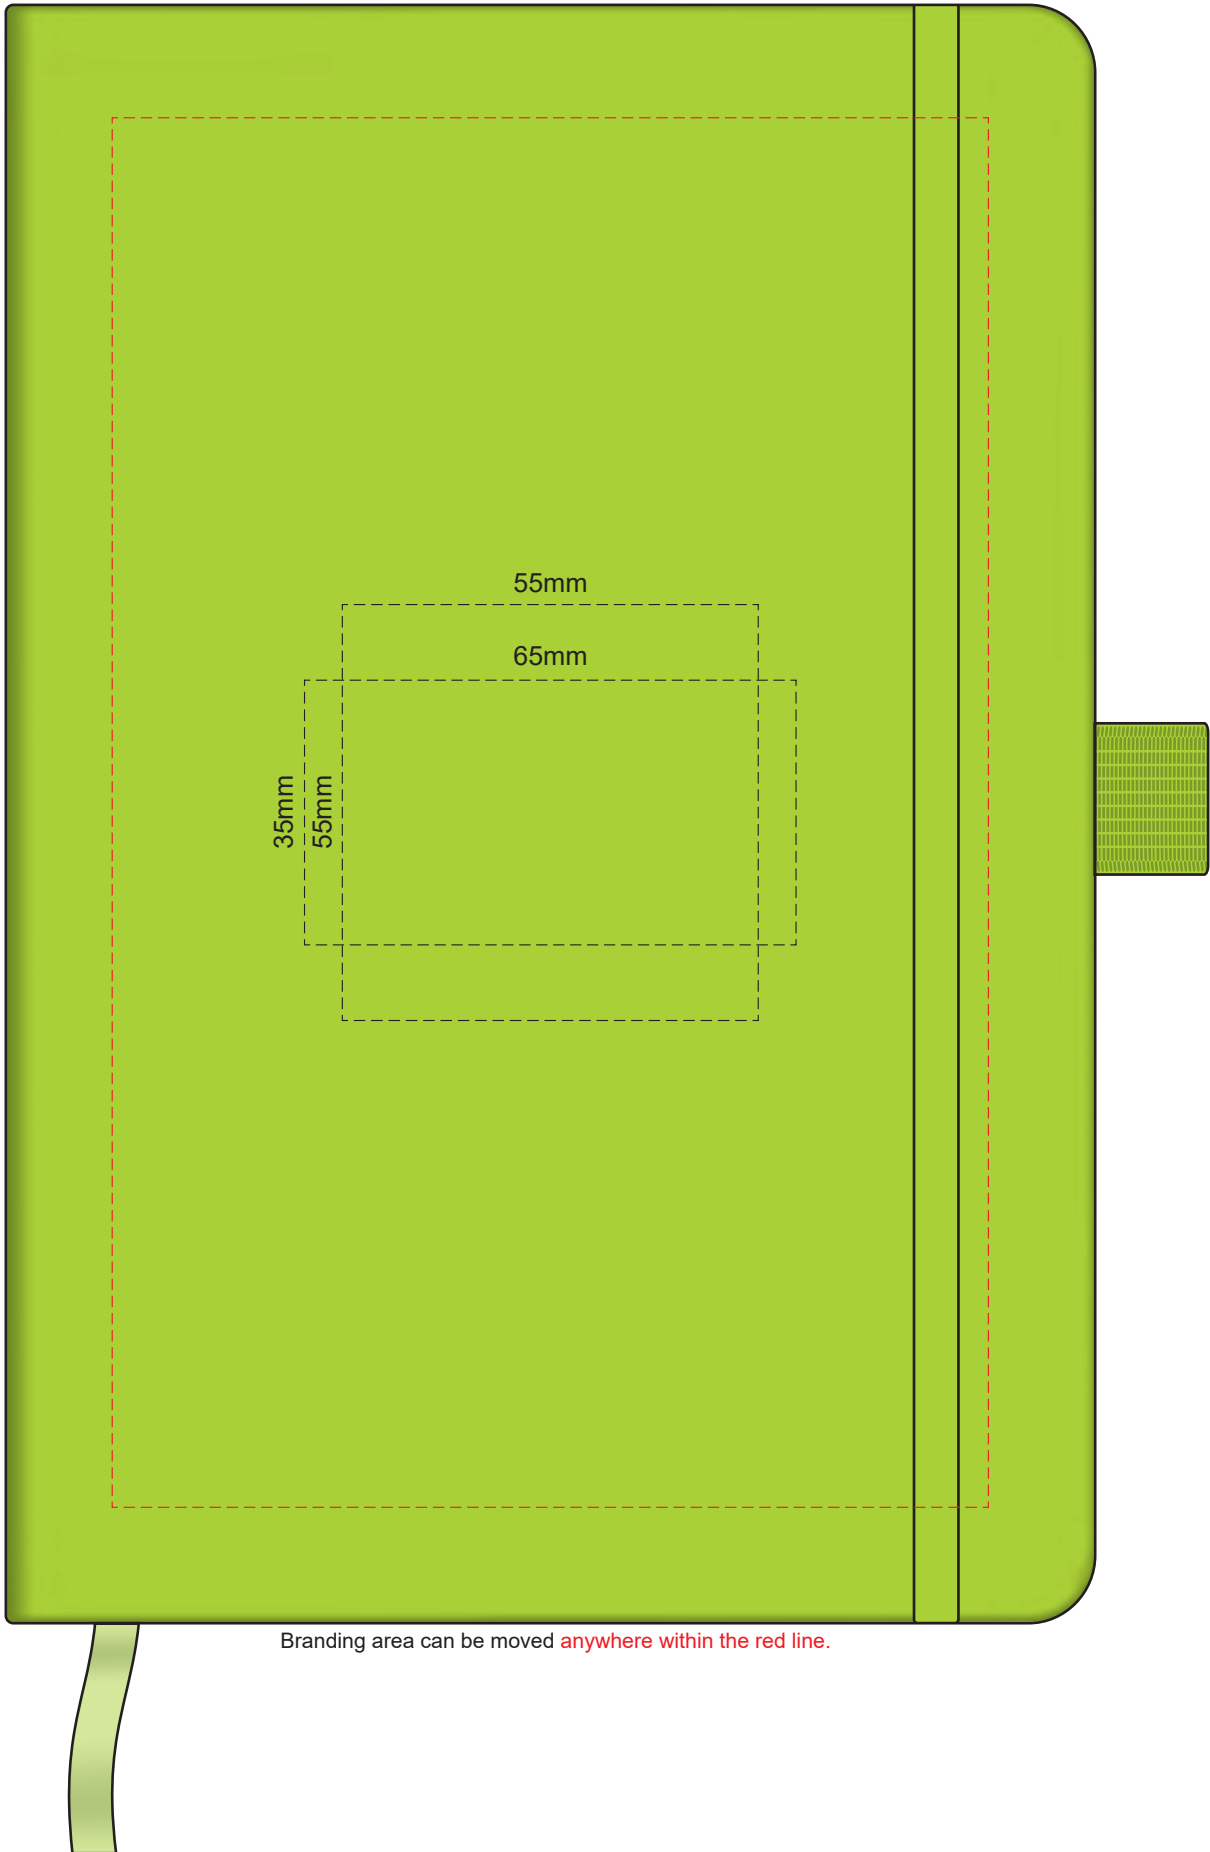

100% of Actual Size
Pad Print

100% of Actual Size
Pad Print (back)

100% of Actual Size
Screen Print (one colour)

100% of Actual Size
Screen Print (one colour)
BACK

100% of Actual Size
Direct Digital

100% of Actual Size
Debossing
Debossing XL

Print area 115 x 90mm is moveable within the XL deboss area and can rotate to suit.

100% of Actual Size
Debossing
Debossing XL

100% of Actual Size
Foil Printing Front Cover
FRONT ONLY

Please note: Print area 70mm x 55mm is **moveable within the red dotted area**, the print area cannot be rotated. The printing will inherit the texture of the substrate which may affect the legibility of small text or appearance of fine detail.

-  Copper Foil Print Colour
-  Silver Foil Print Colour
-  Gold Foil Print Colour

70% of Actual Size
Digital Print - Belly Band Template

Artwork will be printed directly onto the product via CMYK printing (no white), colours will not be vibrant due to white ink not being available for this process

- Green Line = Fold Lines when assembled on notebook
- Blue Line = The SIGNIFICANT PRINT AREA (Keep all critical images & text within this box)
- Black Line = Maximum print area
- Pink Line = Bleed off to here