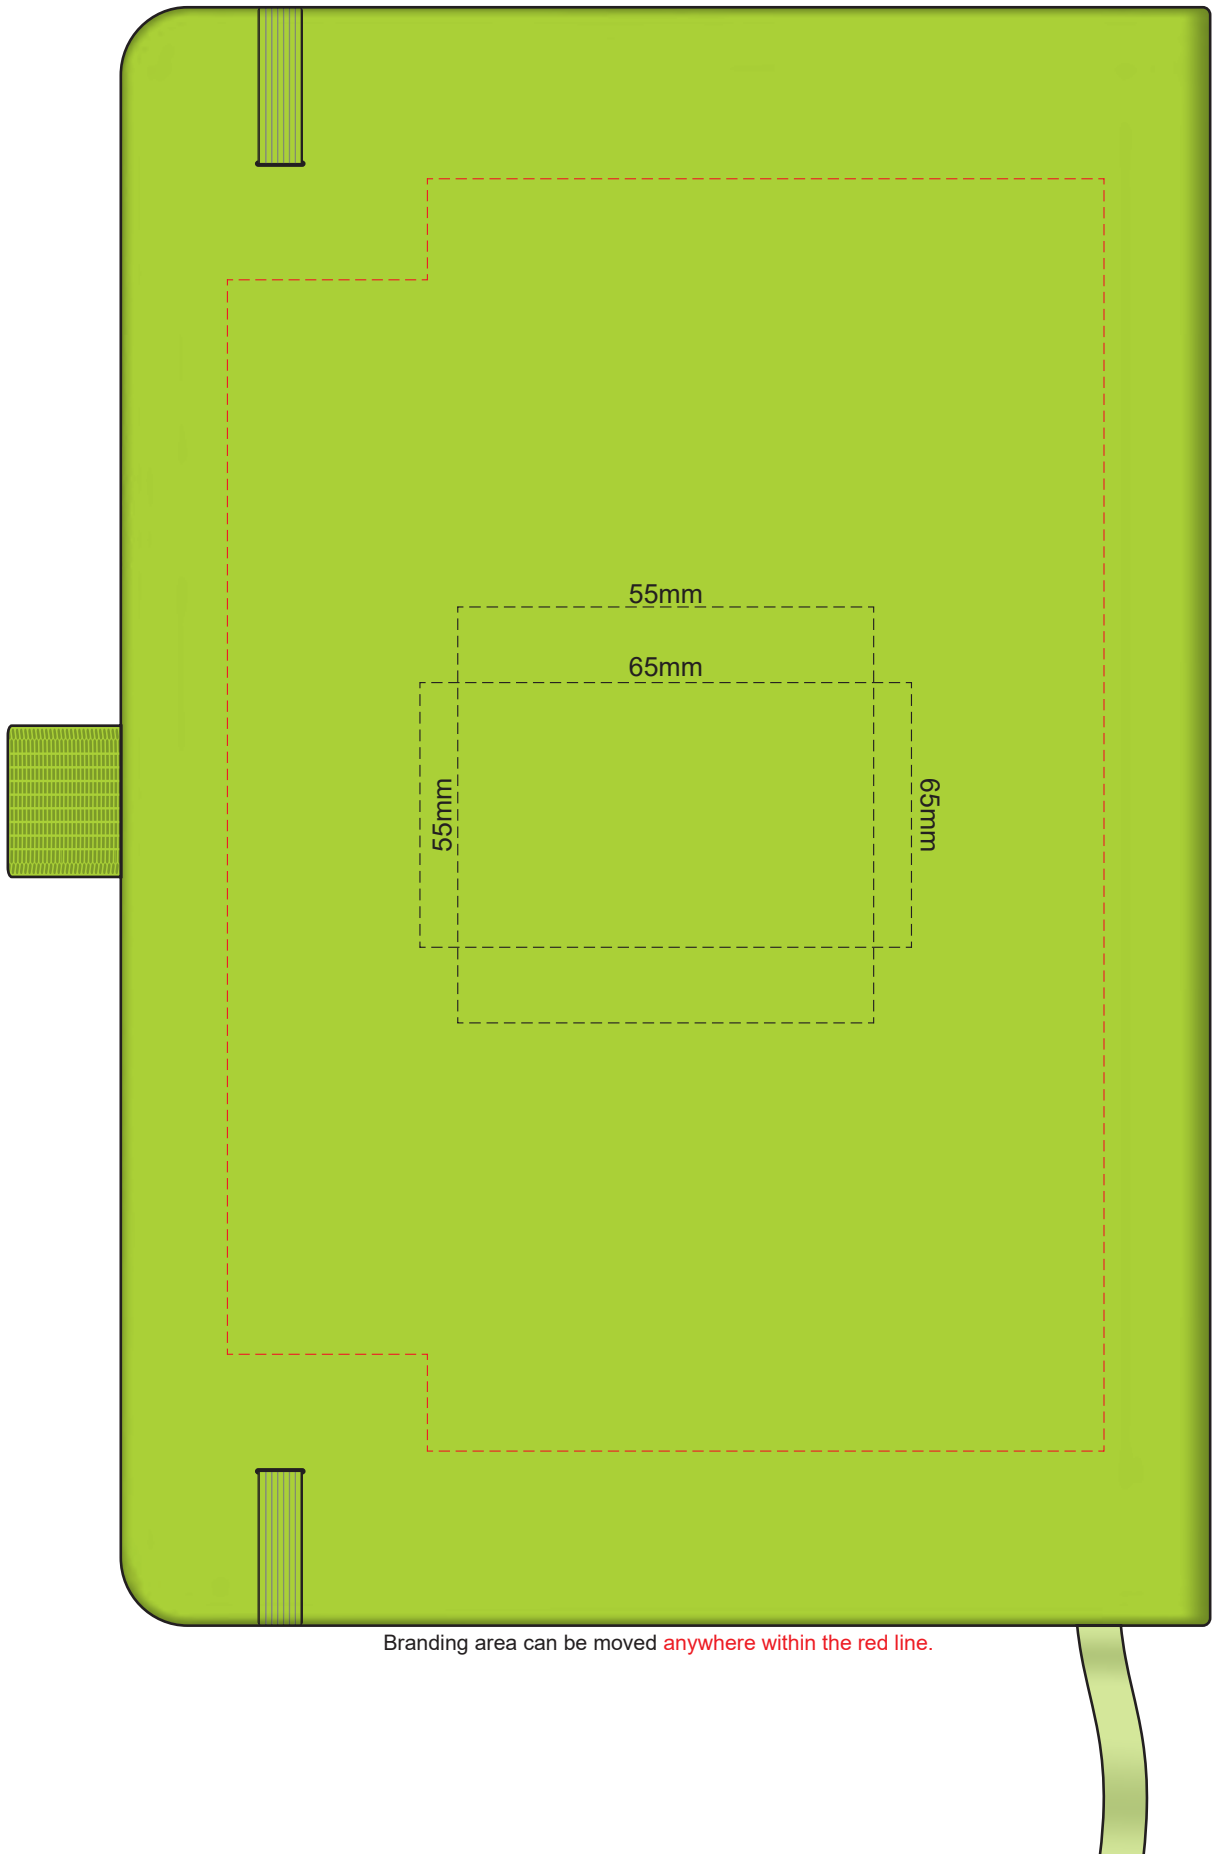

100% of Actual Size
Pad Print

100% of Actual Size
Pad Print (back)

100% of Actual Size
Screen Print (one colour)

100% of Actual Size
Screen Print (one colour)
BACK

100% of Actual Size
Direct Digital

100% of Actual Size
Debossing
Debossing XL

Print area 115 x 90mm is moveable within the XL deboss area and can rotate to suit.

100% of Actual Size
Debossing
Debossing XL

100% of Actual Size
Foil Printing Front Cover
FRONT ONLY

Please note: Print area 70mm x 55mm is **moveable within the red dotted area**, the print area cannot be rotated. The printing will inherit the texture of the substrate which may affect the legibility of small text or appearance of fine detail.

-  Copper Foil Print Colour
-  Silver Foil Print Colour
-  Gold Foil Print Colour

70% of Actual Size
Digital Print - Belly Band Template

Artwork will be printed directly onto the product via CMYK printing (no white), colours will not be vibrant due to white ink not being available for this process

- Green Line = Fold Lines when assembled on notebook
- Blue Line = The SIGNIFICANT PRINT AREA (Keep all critical images & text within this box)
- Black Line = Maximum print area
- Pink Line = Bleed off to here