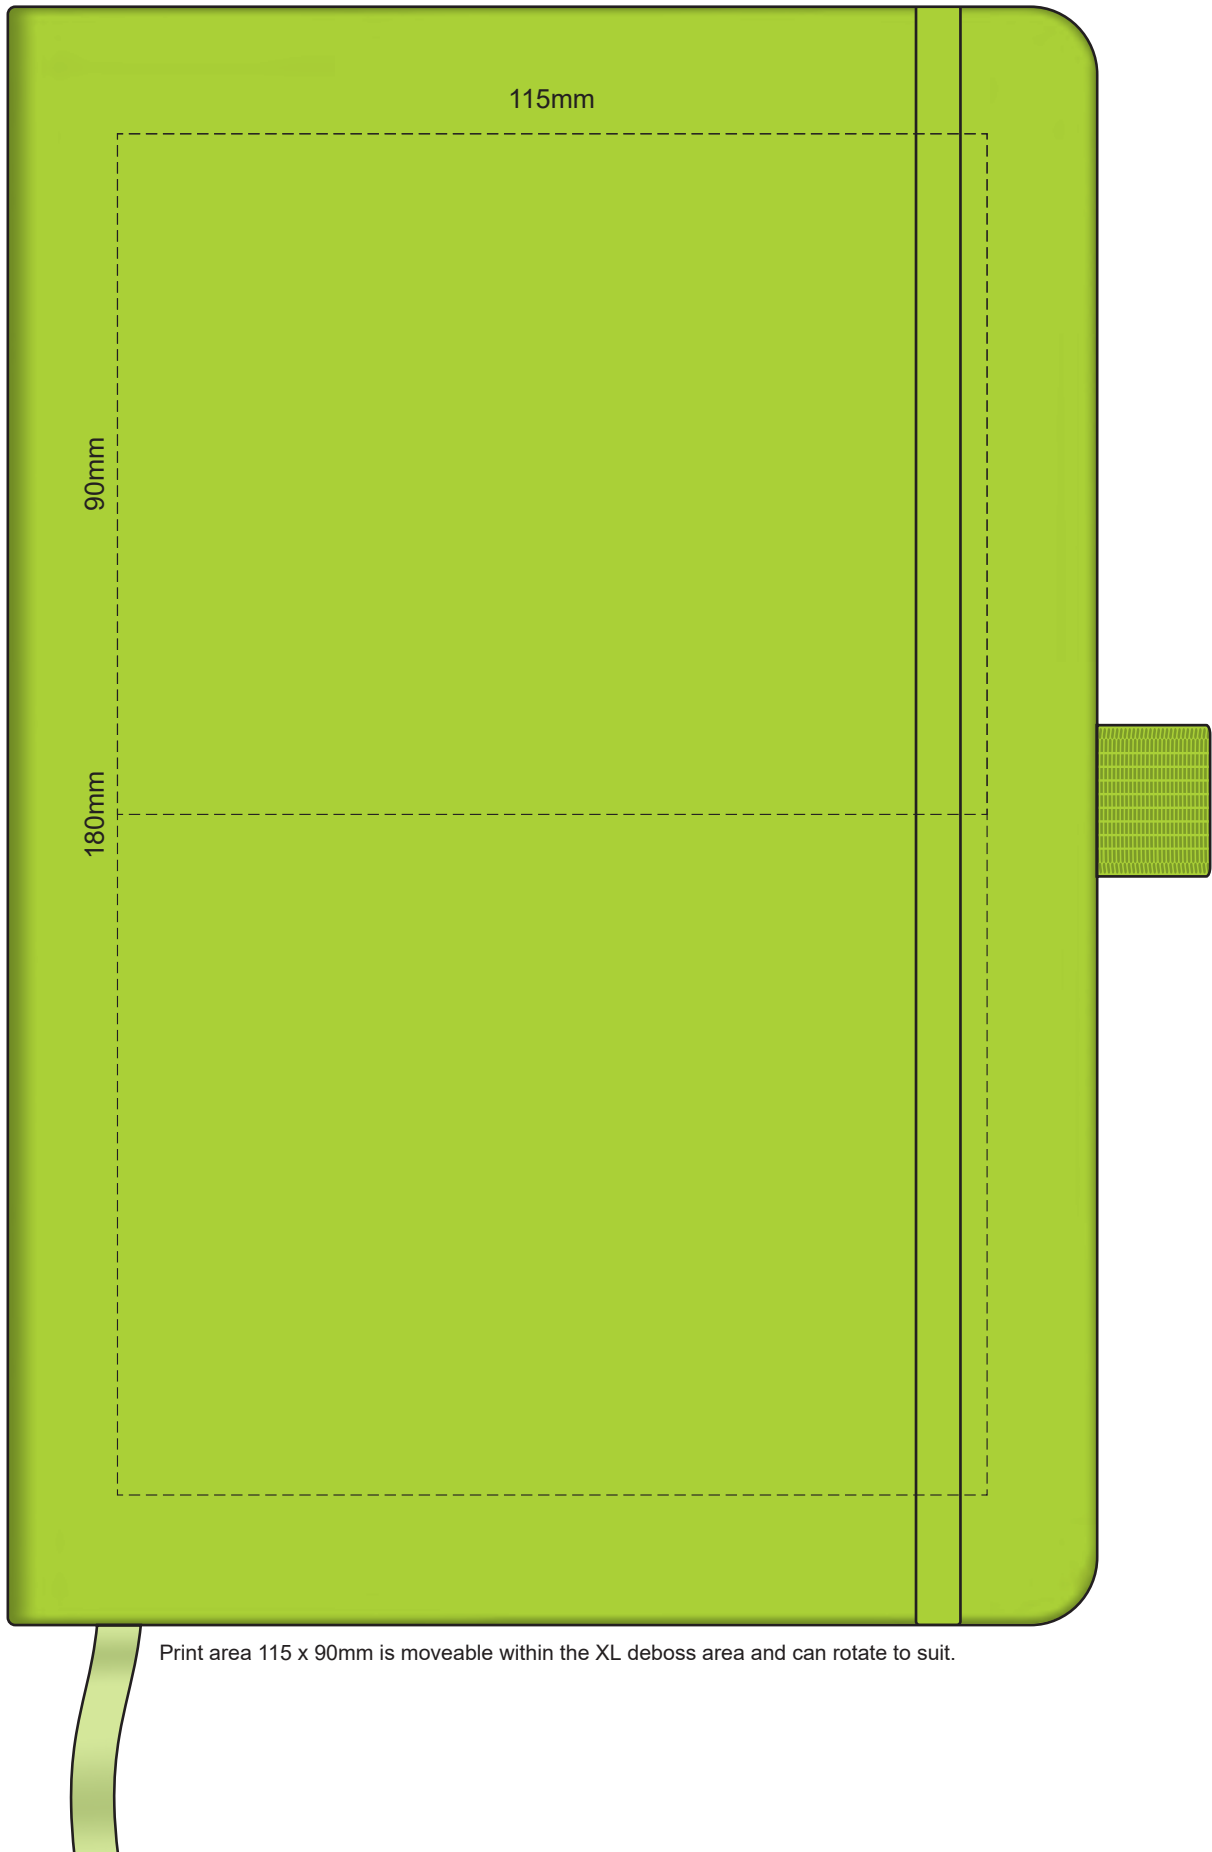

100% of Actual Size
Pad Print

100% of Actual Size
Pad Print (back)

100% of Actual Size
Screen Print (one colour)

100% of Actual Size
Screen Print (one colour)
BACK

100% of Actual Size
Direct Digital

100% of Actual Size
Debossing
Debossing XL

Print area 115 x 90mm is moveable within the XL deboss area and can rotate to suit.

100% of Actual Size
Debossing
Debossing XL

100% of Actual Size
Foil Printing Front Cover
FRONT ONLY

Please note: Print area 70mm x 55mm is **moveable within the red dotted area**, the print area cannot be rotated. The printing will inherit the texture of the substrate which may affect the legibility of small text or appearance of fine detail.

-  Copper Foil Print Colour
-  Silver Foil Print Colour
-  Gold Foil Print Colour

70% of Actual Size
Digital Print - Belly Band Template

Artwork will be printed directly onto the product via CMYK printing (no white), colours will not be vibrant due to white ink not being available for this process

- Green Line = Fold Lines when assembled on notebook
- Blue Line = The SIGNIFICANT PRINT AREA (Keep all critical images & text within this box)
- Black Line = Maximum print area
- Pink Line = Bleed off to here