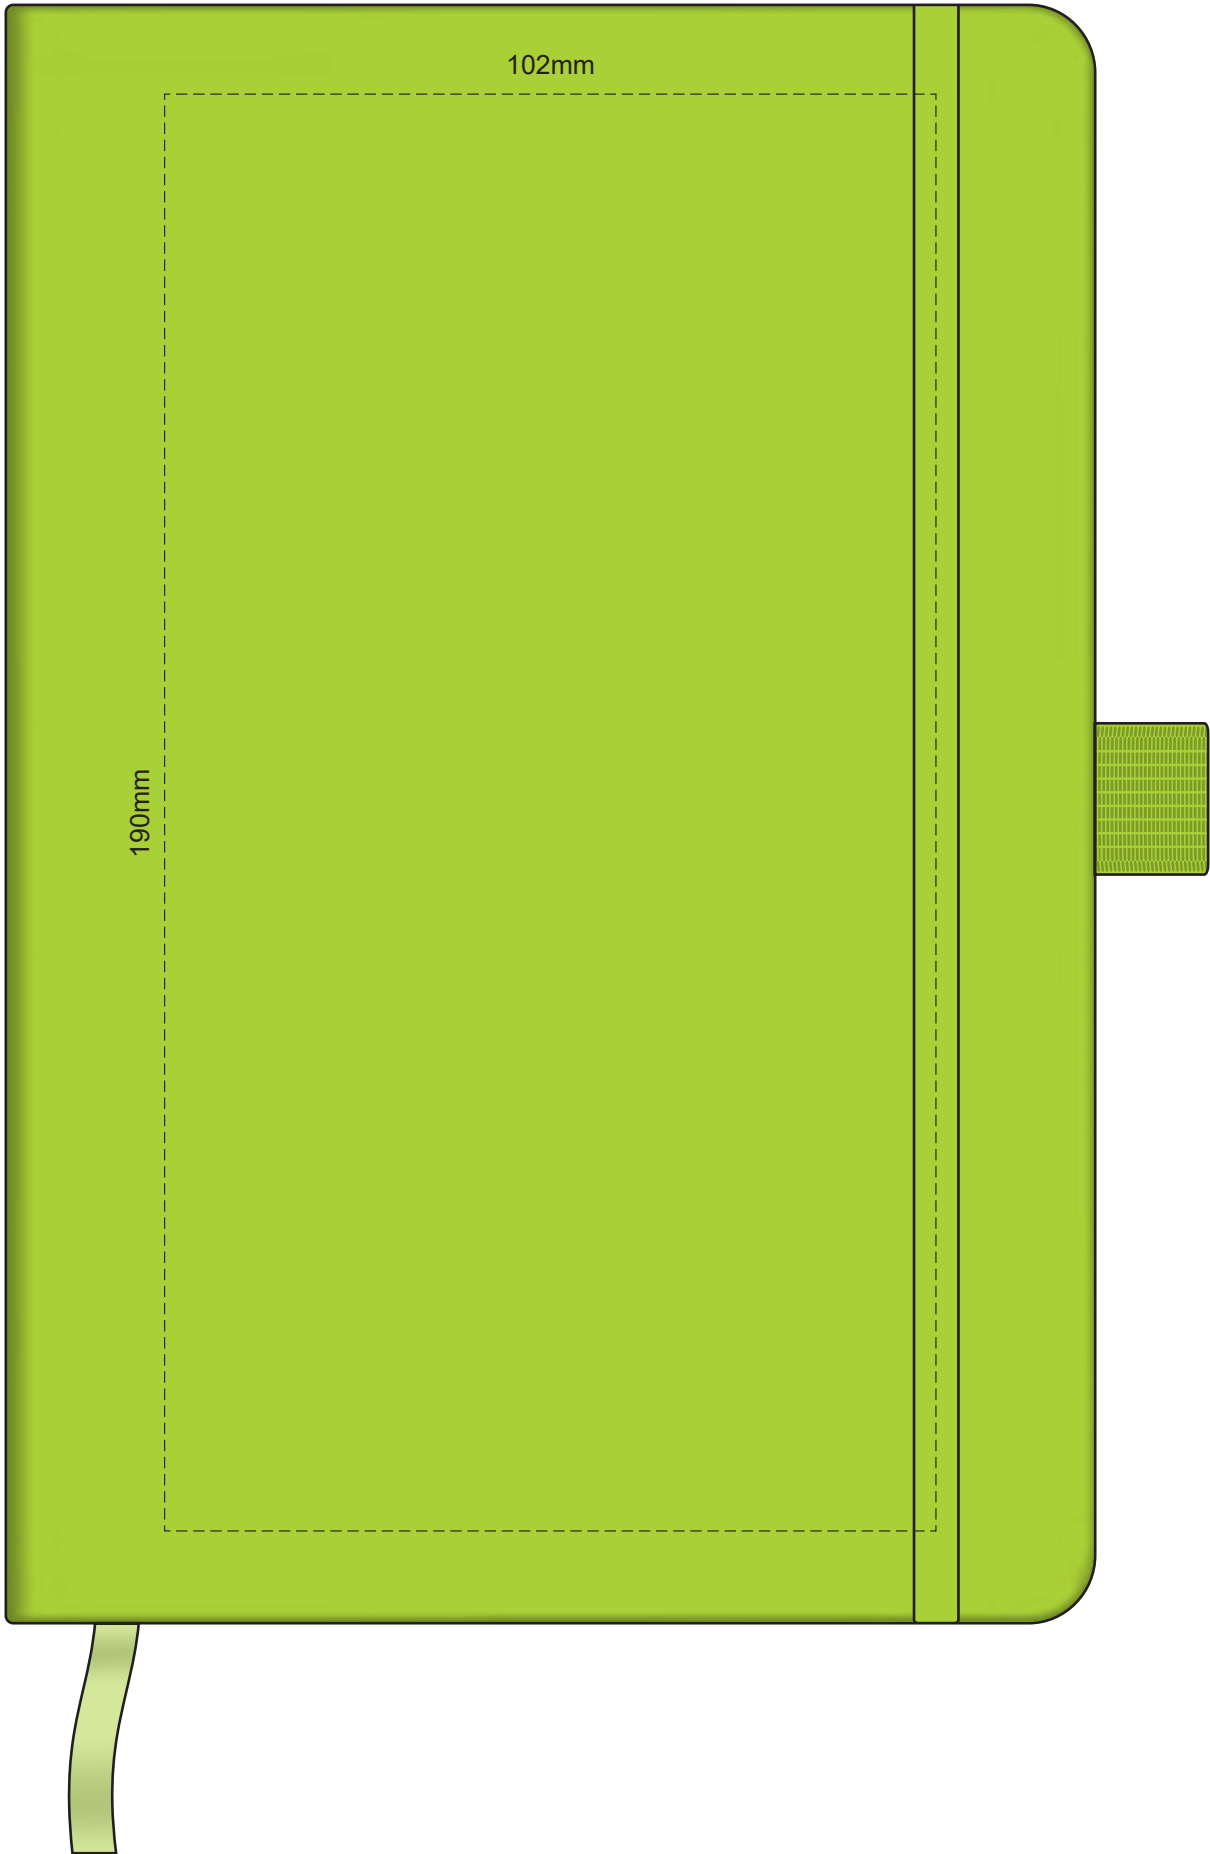

100% of Actual Size
Pad Print

100% of Actual Size
Pad Print (back)

100% of Actual Size
Screen Print (one colour)

100% of Actual Size
Screen Print (one colour)
BACK

100% of Actual Size
Direct Digital

100% of Actual Size
Debossing
Debossing XL

Print area 115 x 90mm is moveable within the XL deboss area and can rotate to suit.

100% of Actual Size
Debossing
Debossing XL

100% of Actual Size
Foil Printing Front Cover
FRONT ONLY

Please note: Print area 70mm x 55mm is **moveable within the red dotted area**, the print area cannot be rotated. The printing will inherit the texture of the substrate which may affect the legibility of small text or appearance of fine detail.

-  Copper Foil Print Colour
-  Silver Foil Print Colour
-  Gold Foil Print Colour

70% of Actual Size
Digital Print - Belly Band Template

Artwork will be printed directly onto the product via CMYK printing (no white), colours will not be vibrant due to white ink not being available for this process

- Green Line = Fold Lines when assembled on notebook
- Blue Line = The SIGNIFICANT PRINT AREA (Keep all critical images & text within this box)
- Black Line = Maximum print area
- Pink Line = Bleed off to here