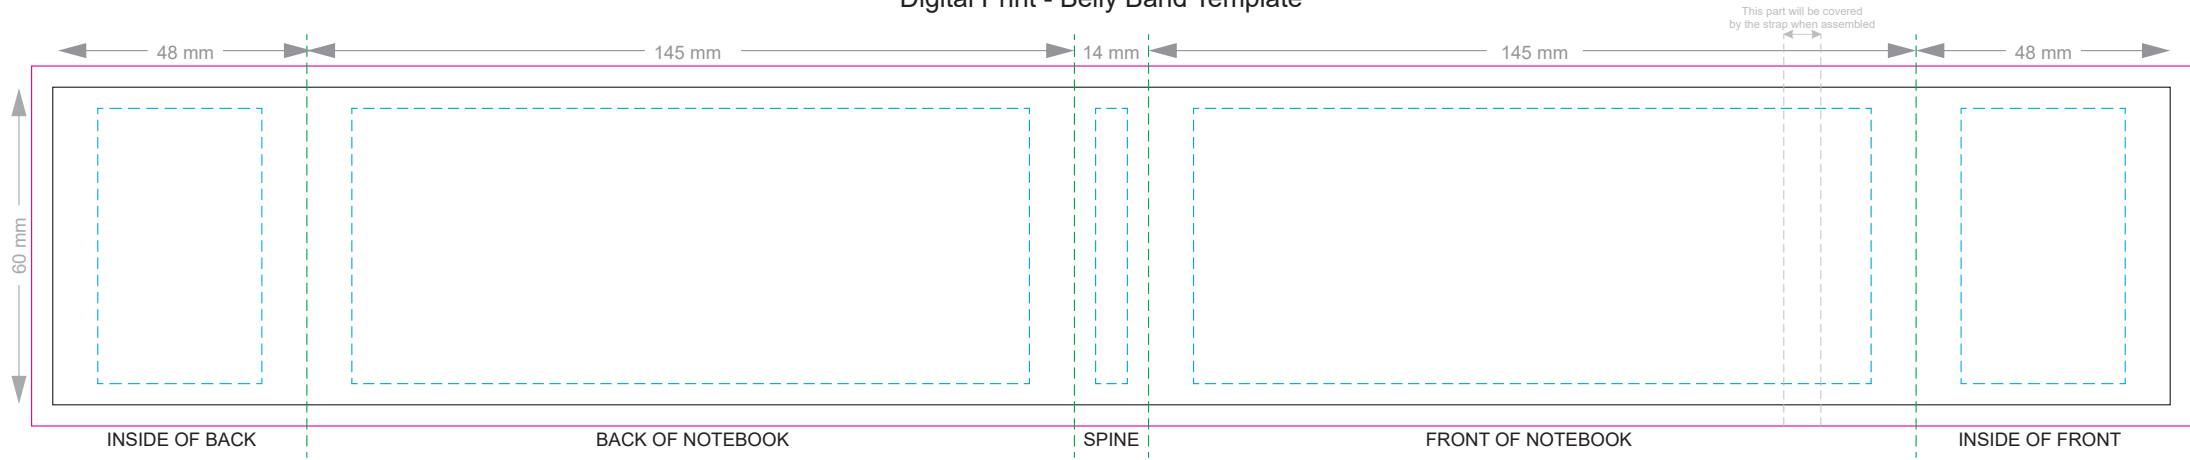

100% of Actual Size
Pad Print

100% of Actual Size
Pad Print (back)

100% of Actual Size
Screen Print (one colour)

100% of Actual Size
Screen Print (one colour)
BACK

100% of Actual Size
Direct Digital

100% of Actual Size
Debossing
Debossing XL

Print area 115 x 90mm is moveable within the XL deboss area and can rotate to suit.

100% of Actual Size
Debossing
Debossing XL

100% of Actual Size
Foil Printing Front Cover
FRONT ONLY

Please note: Print area 70mm x 55mm is **moveable within the red dotted area**, the print area cannot be rotated. The printing will inherit the texture of the substrate which may affect the legibility of small text or appearance of fine detail.

-  Copper Foil Print Colour
-  Silver Foil Print Colour
-  Gold Foil Print Colour

70% of Actual Size
Digital Print - Belly Band Template

Artwork will be printed directly onto the product via CMYK printing (no white), colours will not be vibrant due to white ink not being available for this process

- Green Line = Fold Lines when assembled on notebook
- Blue Line = The SIGNIFICANT PRINT AREA (Keep all critical images & text within this box)
- Black Line = Maximum print area
- Pink Line = Bleed off to here