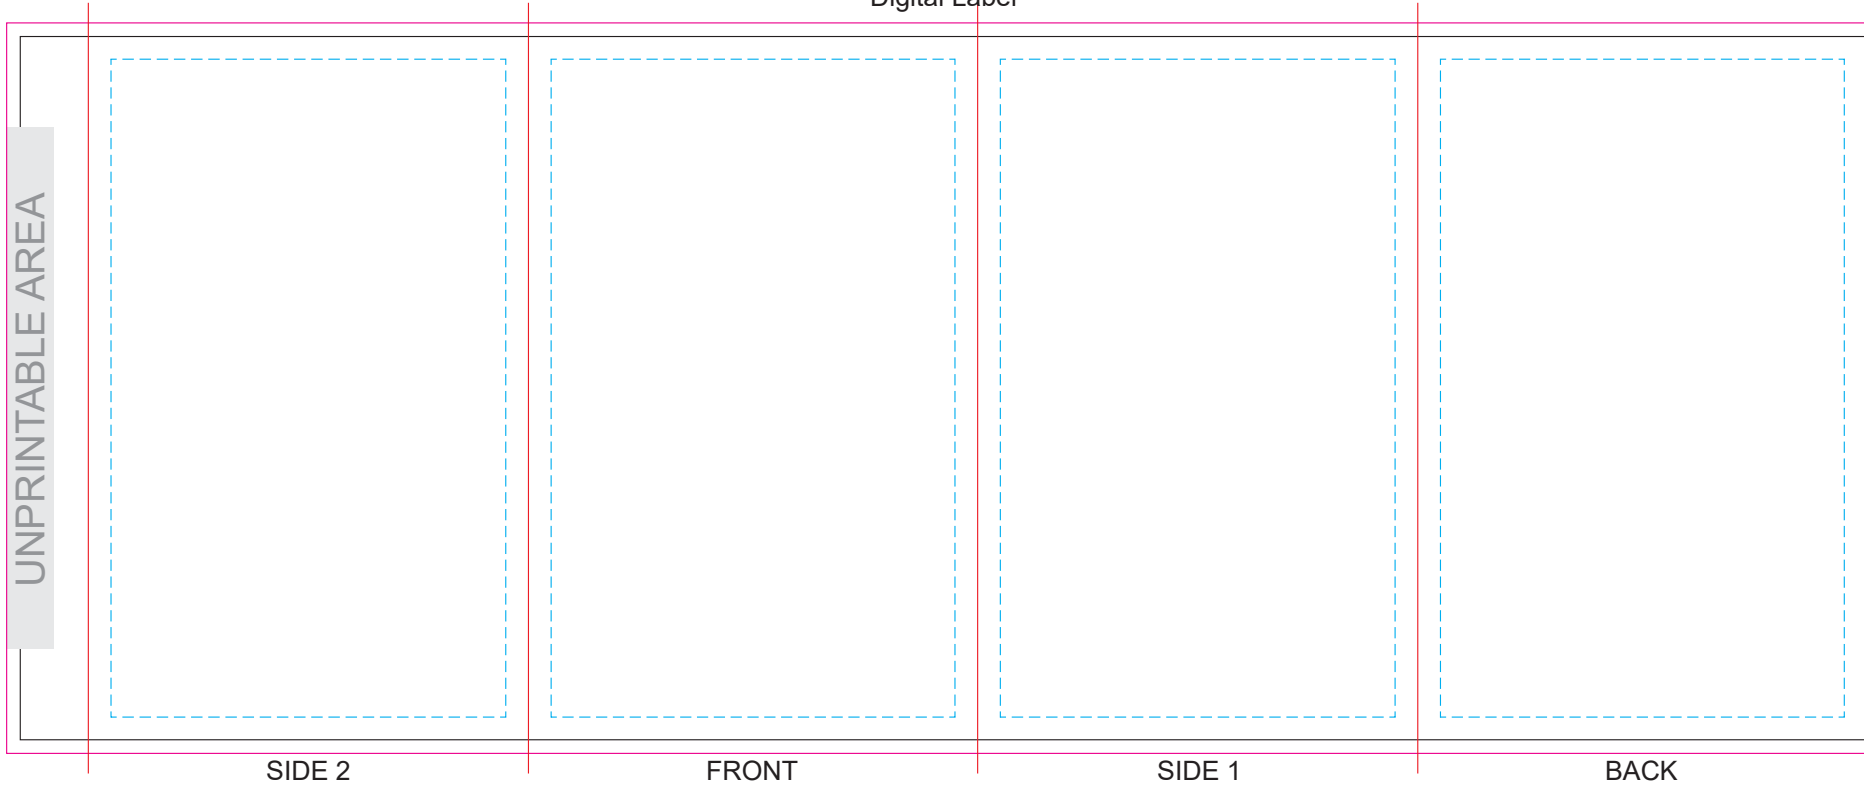

BAND	LID
Grey	Grey
White	White
Yellow	Yellow
Orange	White with red X
Red	Red
Green	Green
Blue	White with red X
Black	Black

100% of Actual Size
Pad Print

BAND LID

100% of Actual Size
Screen Print (one colour)

Red Line = Exact opposites of the product
(centre artwork to the red line)

BAND	LID
Grey	Grey
White	White
Yellow	Yellow
Orange	White with red X
Red	Red
Green	Green
Blue	White with red X
Black	Black

100% of Actual Size
Silicone Digital Print

BAND	LID
Grey	Grey
White	White
Yellow	Yellow
Orange	White with red X
Red	Red
Green	Green
Blue	White with red X
Black	Black

100% of Actual Size
Debossed

100% of Actual Size
Digital Print
FRONT

Artwork will be printed directly onto the product via CMYK printing (no white), colours will not be vibrant due to white ink not being available for this process.

GIFT BOX SLEEVE

60% of Actual Size

Digital Label

Blue Line = The SIGNIFICANT PRINT AREA
(Keep all critical images & text within this box)
Black Line = Maximum print area
Pink Line = Bleed off to here
Red Line = Fold Line