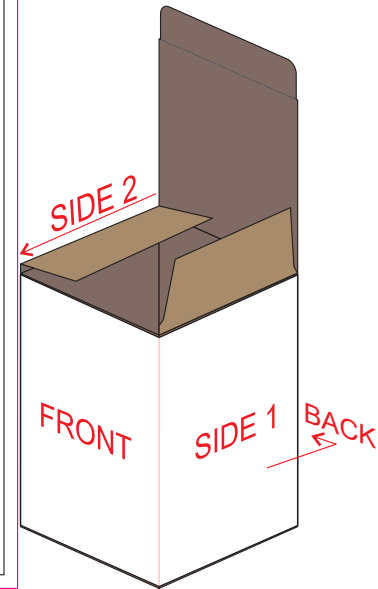

Red Line = Exact opposites of the product
(centre artwork to the red line)

BAND	LID
Grey	Grey
White	White
Yellow	Yellow
Orange	White with red X
Red	Red
Green	Green
Blue	White with red X
Black	Black

100% of Actual Size
Silicone Digital Print

BAND	LID
Grey	Grey
White	White
Yellow	Yellow
Orange	White with red X
Red	Red
Green	Green
Blue	White with red X
Black	Black

100% of Actual Size
Debossed

100% of Actual Size
Digital Print
FRONT

Artwork will be printed directly onto the product via CMYK printing (no white), colours will not be vibrant due to white ink not being available for this process.

GIFT BOX SLEEVE

60% of Actual Size

Digital Label

Blue Line = The SIGNIFICANT PRINT AREA
(Keep all critical images & text within this box)
Black Line = Maximum print area
Pink Line = Bleed off to here
Red Line = Fold Line