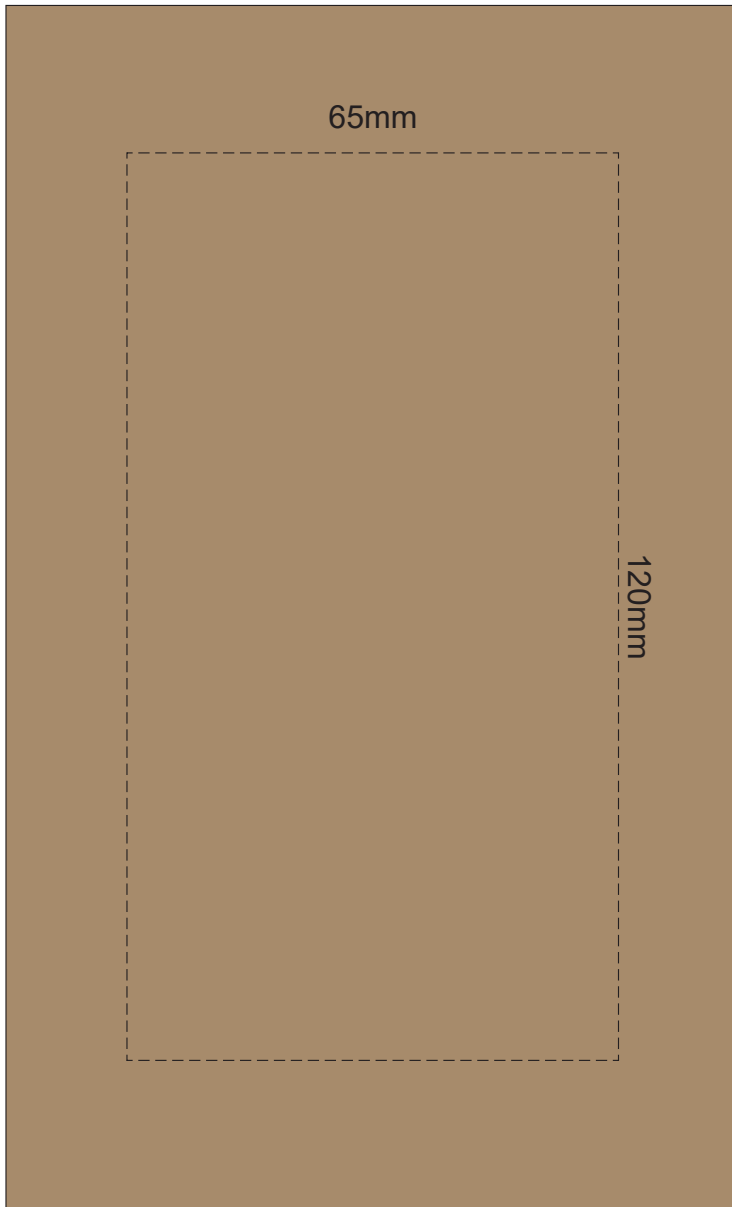

BAND	LID
Grey	Grey
White	White
Yellow	Yellow
Orange	White with red X
Red	Red
Green	Green
Blue	White with red X
Black	Black

100% of Actual Size
Pad Print

BAND LID

100% of Actual Size
Screen Print (one colour)

Red Line = Exact opposites of the product
(centre artwork to the red line)

BAND	LID
Grey	Grey
White	White
Yellow	Yellow
Orange	White with red X
Red	Red
Green	Green
Blue	White with red X
Black	Black

100% of Actual Size
Silicone Digital Print

BAND	LID
Grey	Grey
White	White
Yellow	Yellow
Orange	White with red X
Red	Red
Green	Green
Blue	White with red X
Black	Black

100% of Actual Size
Debossed

100% of Actual Size
Digital Print
FRONT

Artwork will be printed directly onto the product via CMYK printing (no white), colours will not be vibrant due to white ink not being available for this process.

GIFT BOX SLEEVE

60% of Actual Size

Digital Label

Blue Line = The SIGNIFICANT PRINT AREA
(Keep all critical images & text within this box)
Black Line = Maximum print area
Pink Line = Bleed off to here
Red Line = Fold Line